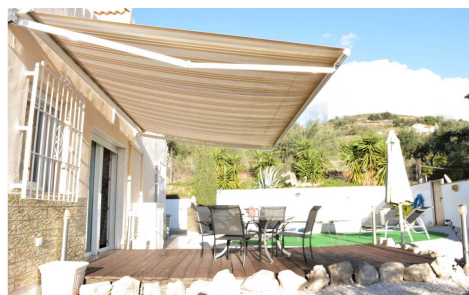

## Villa in Puente don Manuel

€ 242,500

3

2

140m<sup>2</sup>

600m<sup>2</sup>

Listed exclusively with villasolutions: Casa Manz is a spacious, single level property with excellent access and conveniently located at the top boundary of Puente don Manuel which ensures no building behind for the foreseeable future, and the best elevated, westerly facing views. | German built property this exudes quality and finish throughout. From the electric gated entrance, to the u...(Ask for More Details!)