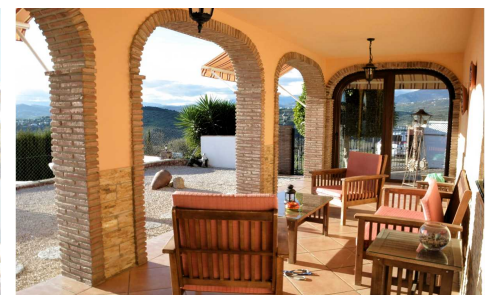

## Villa in Puente don Manuel

€ 242,500

3

2

140m<sup>2</sup>

600m<sup>2</sup>

Listed exclusively with villasolutions: Casa Manz is a spacious, single level property with excellent access and conveniently located at the top boundary of Puente don Manuel which ensures no building behind for the foreseeable future, and the best elevated, westerly facing views. | German built property this exudes quality and finish throughout. From the electric gated entrance, to the u...(Ask for More Details!)