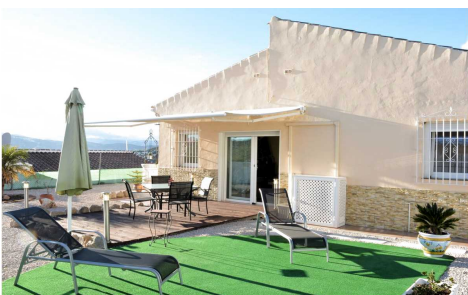

## Villa in Puente don Manuel

€ 242,500

3

2

140m<sup>2</sup>

600m<sup>2</sup>

Listed exclusively with villasolutions: Casa Manz is a spacious, single level property with excellent access and conveniently located at the top boundary of Puente don Manuel which ensures no building behind for the foreseeable future, and the best elevated, westerly facing views. | German built property this exudes quality and finish throughout. From the electric gated entrance, to the u...(Ask for More Details!)