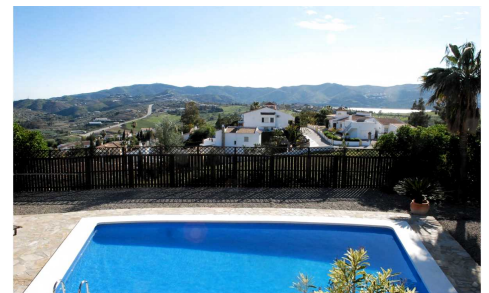

5

3

300m²

4,000m²

Cortijo Sofie is located at the top of Cortijos Romero, the first urbanisation to be built in this area, over 17 years ago. Originally commissioned by an architect, this impressive, high-quality Cortijo is more than 25 years old, although its condition suggests that it's a matter of months old. Built with many bespoke and imported materials of the highest quality and authenticity, which ...(Ask for More Details!)