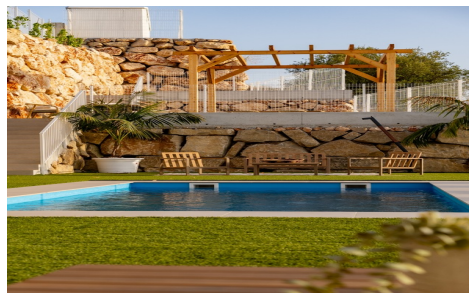

3

2

154m²

600m²

✓

SHOW HOUSE IS NOW READY : Urbanisation Alzambra Vinuela is an extraordinary promotion of chalets. It is an opportunity to enjoy exclusive isolated chalets, on one floor, with 3 bedrooms and 2 bathrooms, located on plots of more than 600 m2, in a natural and privileged environment, with unobstructed views of the La Viñuela reservoir and surrounded by nature. They are Avant-garde homes, with attention to every detail, prioritizing comfort. With excellent proximity to all amenities , only 15 minutes from the coast and 40 minutes from Malaga. Premium finishes highlighting the comprehensive Porcelanosa Group equipment, with customization of the choice of elements according to the buyer's preferences: ceramic flooring, vertical bathroom cladding,...(Ask for More Details!)